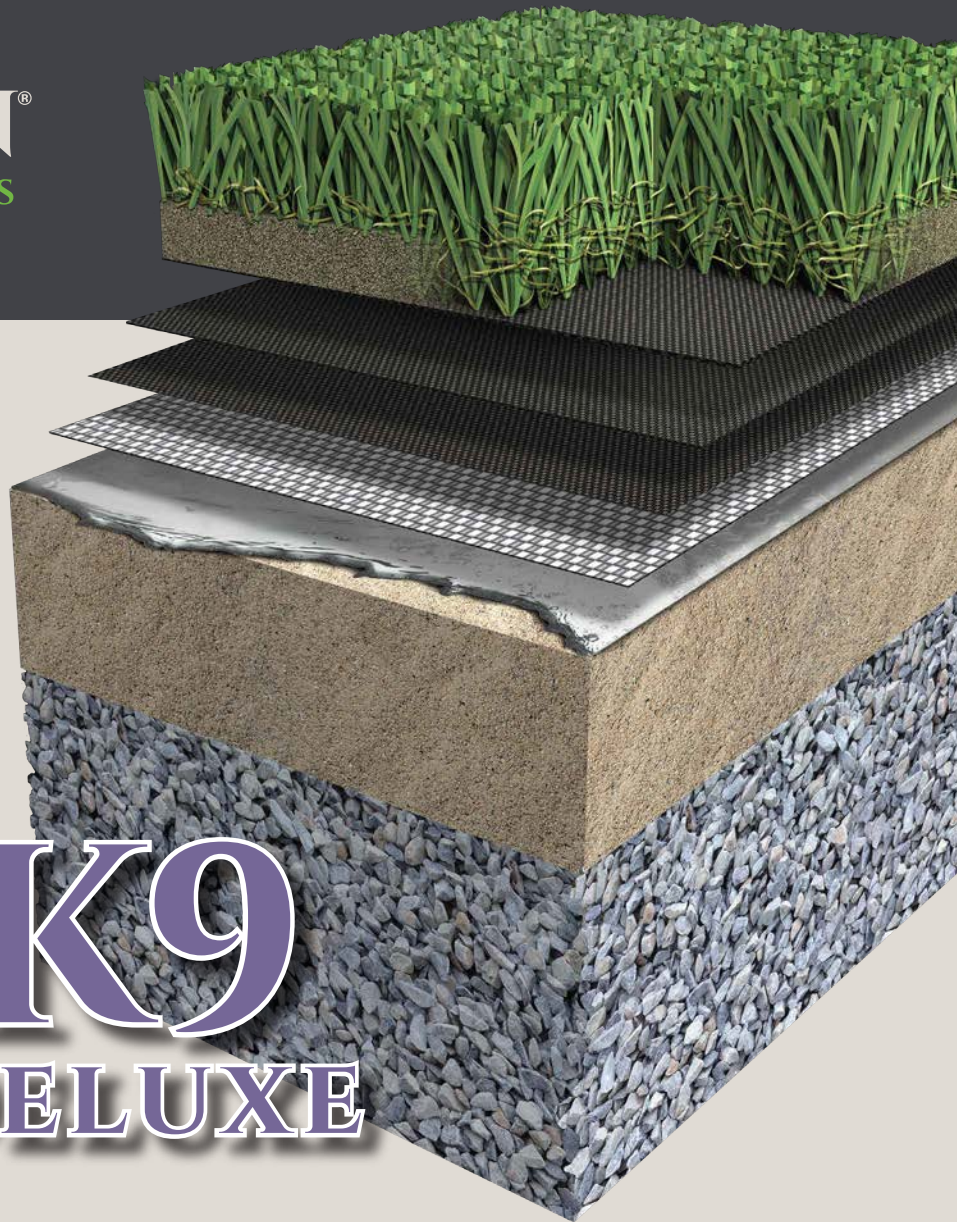

PRO/GREEN[®]
SYNTHETIC TURF SYSTEMS

K9 DELUXE

Constructed to withstand the best our furry friends dish out, K9 Deluxe has a 55oz face weight combining economy with lush practicality. ProFlow™ and QuadriBind™ backing ensure maximum durability and a superior drainage.

FIBER			FACE WEIGHT	PILE HEIGHT	WARRANTY	INFILL OPTIONS		
	DIAMOND & S SHAPED MONOFILAMENT	THATCH	55 OUNCES	1.125 INCHES	8 YEARS		100% SAND	ENVIROFILL

APPLICATIONS

- Dog Runs
- Pet Kennels
- Dog Parks
- Residential Landscape
(For Dog Owners)
- Surrounding Poolscapes
- Roof Tops
- Common Spaces
(Commercial Properties)

K9 DELUXE

SPECIFICATIONS

Primary Yarn Face:	10,500/8 denier monofilament Field Green/ Olive Green
Thatch Yarn:	4,800 texturized Polyethylene thatch, Field Green/Beige
Pile Height:	1.125"
Face Weight:	55 oz. per sq yd*
Primary Backing:	Proprietary QuadriBIND™ Backing
Secondary Backing:	ProFlow™ patent pending backing
Total Product Weight:	80 oz. per sq yd
Perforations:	No perforations; they are not required with our ProFlow backing
Warranty:	8 year (See full warranty for terms & conditions)