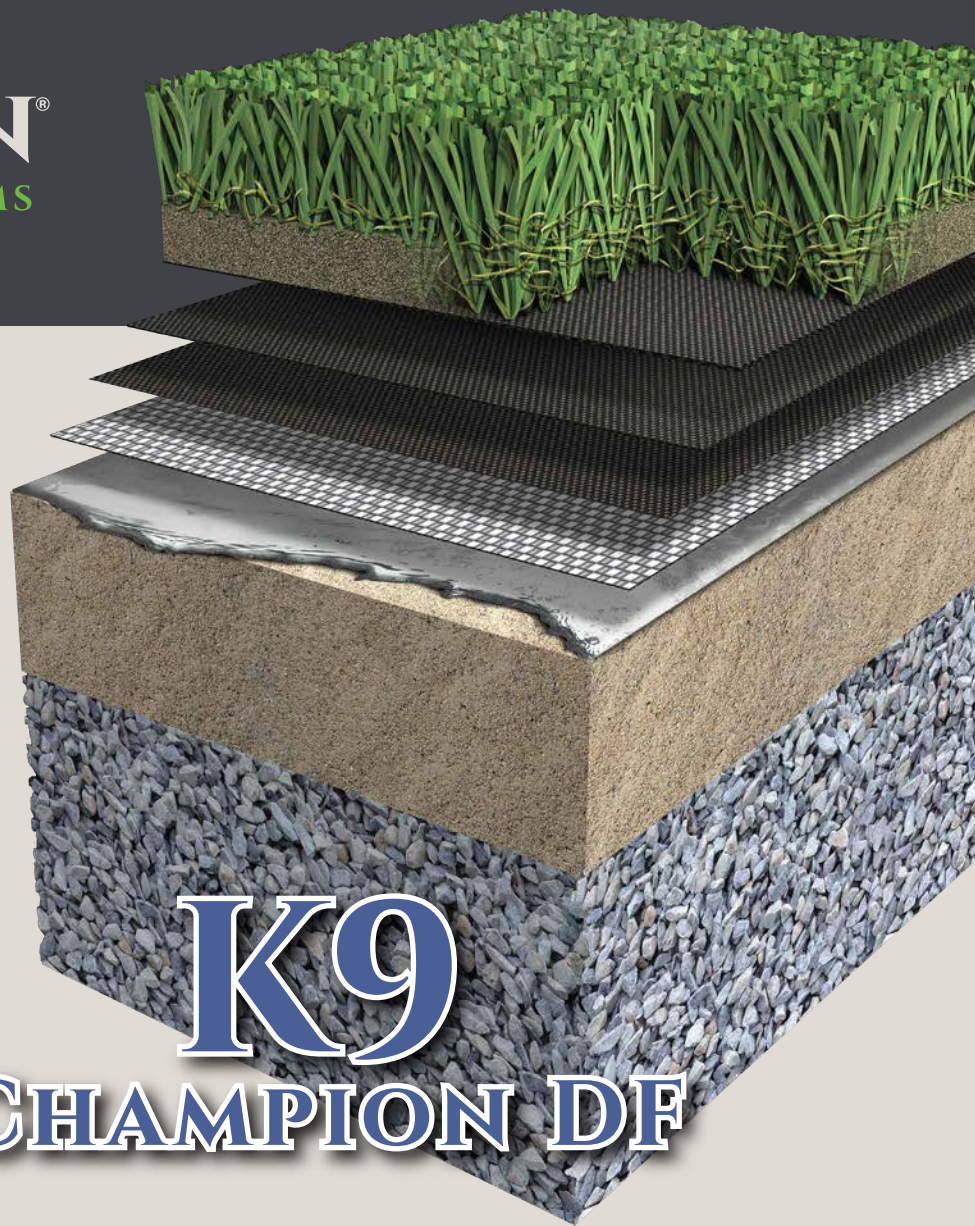

# K9 CHAMPION DF

Constructed to withstand the best our furry friends dish out, K9 Champion DF has a 65oz face weight and utilizes Dual Fiber technology which maximizes durability. ProFlow™ and QuadriBind™ backing ensures superior drainage.

FIBER			FACE WEIGHT	PILE HEIGHT	WARRANTY	INFILL	
	DUAL FIBER W/S-SHAPE	THATCH	<b>65</b> OUNCES	<b>1.25</b> INCHES	<b>8</b> YEARS		

## SPECIFICATIONS

Primary Yarn Face:	<b>Fibrillated Parallel Long-Slit / Monofilament</b>
Thatch Yarn:	<b>4800 texturized Polyethylene thatch, Field Green/Beige</b>
Pile Height:	<b>1.25"</b>
Face Weight:	<b>65 oz. per sq yd*</b>
Primary Backing:	<b>Proprietary QuadriBIND™ backing</b>
Secondary Backing:	<b>ProFlow™ patent pending backing</b>
Total Product Weight:	<b>94 oz. per sq yd</b>
Perforations:	<b>No perforations; they are not required with our ProFlow backing</b>
Warranty:	<b>8 year (See full warranty for terms &amp; conditions)</b>